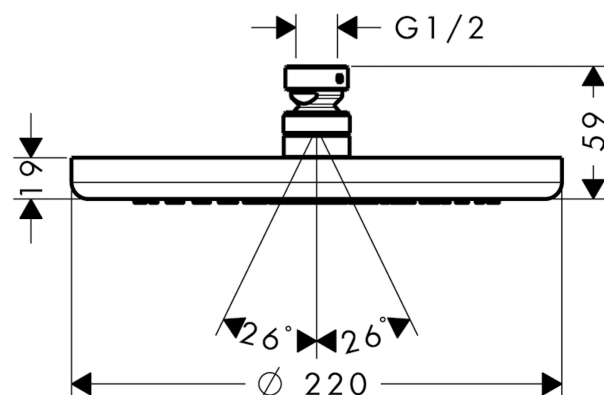

Croma

Overhead shower 220 1jet

Surfaces: **Chrome** Article Number: **26464000**

Description

product features

- shower head size: 220 mm
- ball-joint: overhead shower angle adjustable
- spray type: RainAir
- flow rate RainAir spray (at 0.3 MPa): 19 l/min
- fully chrome-plated spray disc
- material spray disc: metal
- spray disc removable for cleaning
- installation: ceiling or wall
- connection thread G 1/2
- connection dimension: DN15

Technology

Product image

Scale drawing