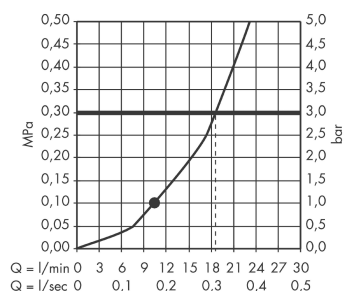

Flowchart

The consumption was measured in combination with the appropriate fittings (thermostat/mixer/in-wall valve) to reflect actual application in practice.